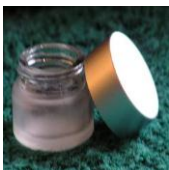

Green & Blue Glass Jars

	30gm	15gm
Silver caps	\$4.50	
Black caps	\$3.20	\$1.20

Tottle Bottle

*100gm \$1.50
*30gm \$1.20

250ml Aluminium bottles - \$3.50

with Lotion Pump Natural
+ \$1.20 = \$4.70
- with Lotion Pump Silver
+ \$3.00 = \$6.50
-with Atomiser Spray
+ \$1.30 = \$4.80

Aluminium jar / ceramic insert

30ml \$ 5.50
&
50ml \$5.50

5gm Frosted Glass with Silver cap

\$2.00

Soft Natural HDPE Bottles

	With CAP	With FLIP SEAL	With Witches Hat
50ml Natural HDPE Bottle	\$2.00	\$2.00	\$2.50
125ml Natural HDPE Bottle	\$2.00	\$2.00	\$2.50
250ml Natural HDPE Bottle	\$2.00	\$2.00	\$2.50
500ml Natural HDPE Bottle	\$2.50	\$2.50	\$3.00
1 litre Natural HDPE Bottle	\$3.50	\$3.50	\$4.00